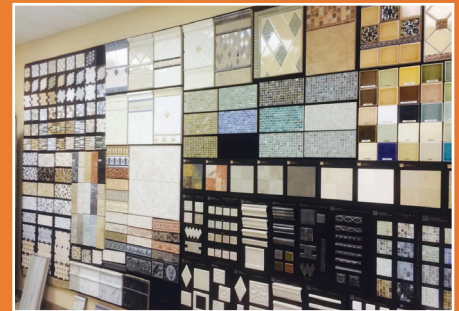

THE TILE AND STONE CENTER

The Tile and Stone Center is the area's top destination for the finest tile, stone, porcelain, metal and glass from around the world.

At the Tile and Stone Center, you'll find more than just a sales team. You'll find a team of experienced installers who can help you from concept to creation. Our experts are able to offer you a wide variety of products ranging from exotic marbles and granite to handmade ceramics and mosaics.

We also have the area's largest selection of digitally-rendered porcelain plank flooring. We're on the forefront of our field and offer our clients digital rendering capabilities that allow you to see a concept of your space with thousands of layout and design options.